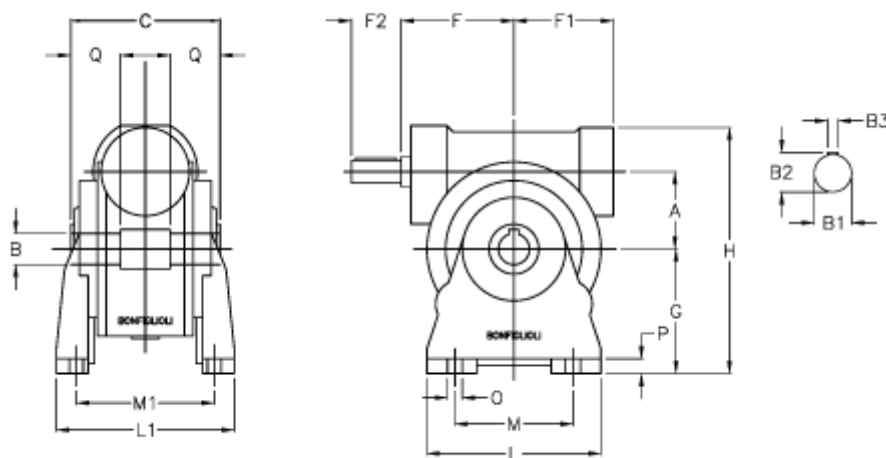

Article number: 3901030060200

Description: Worm gear with solid input shaft  
VF 30A-60-HS

## Measures

a	= 30.0	F1 = 46	P = 8
B	= 14	g = 55	Q = 20.5
B1 E7	= 9	H = 105	
B2	= 10.2	L = 80	
B3 H9	= 3	L1 = 80	
C	= 55	m = 50	
Description = VF 30A-xx-HS	M1 = 66.0		
F	= 50.0	O = 6.5	